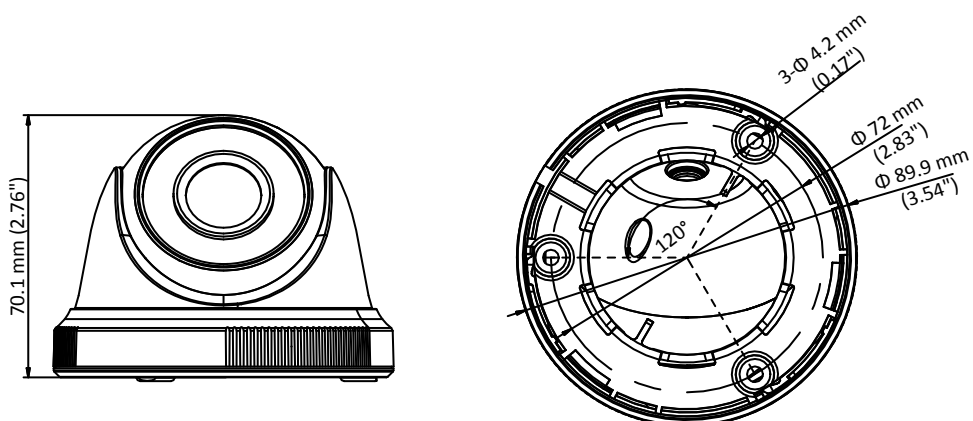

Dimensions